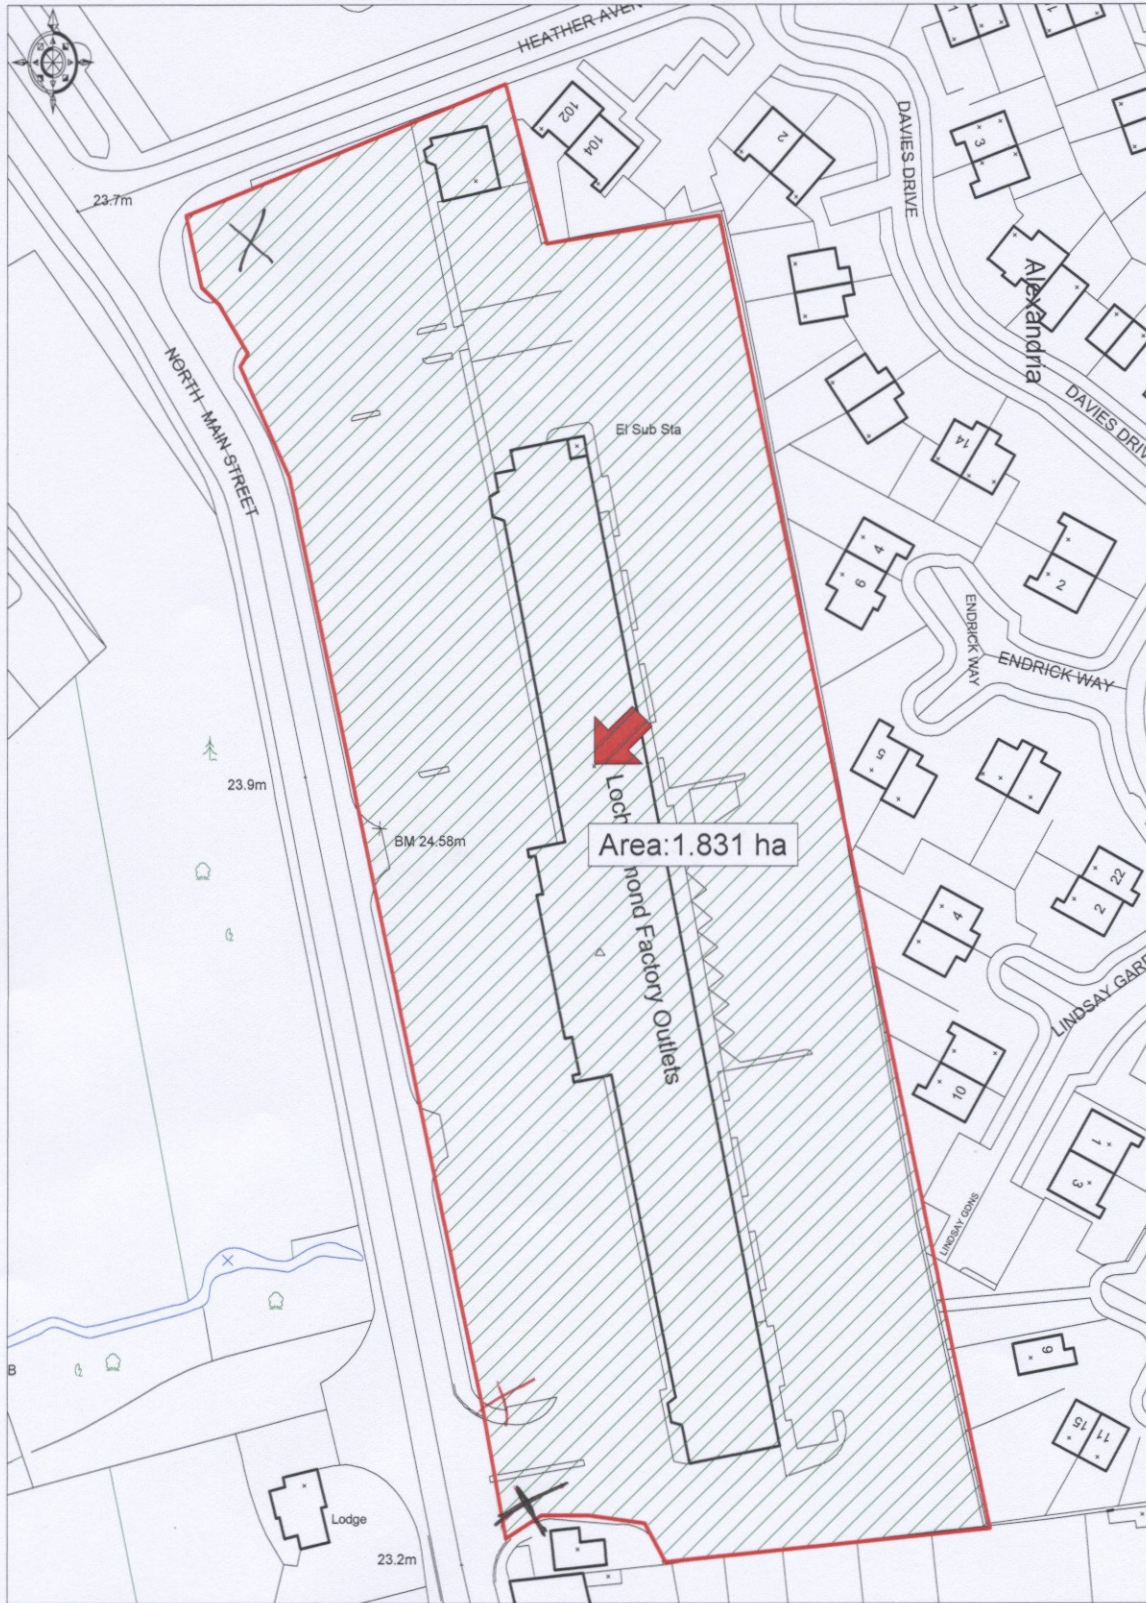

Alexandria (2)

Ordnance Survey

© Crown Copyright 2006. All rights reserved. Licence number 100020449. Plotted Scale - 1:1250

This map was created with Promap

X To Let boards
X Entrance signs